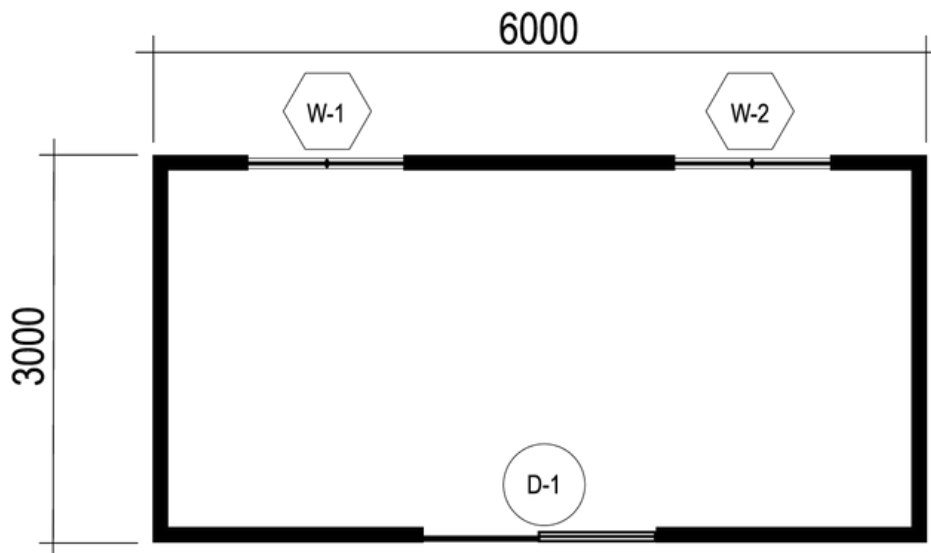

SINGLE ROOM

BUILDING SIZE  
**3m x 6m**

Floor plan

PRODUCT	SKU
Flatpack building kit 3m x 6m	<b>FBK-POD-KIT-3006</b>
Steel foundation piers (600mm x 6)	<b>FBK-FDN-600-6X</b>
Internal lining kits per 18m <sup>2</sup>	<b>FBK-LK18</b>
Lintels for door & window openings 5LM	<b>FBK-LTL</b>
Double-glazed sliding door 2145mm x 1800mm (with screen)	<b>FBK-SLD-2145x1800-SCR</b>
Double-glazed awning-style windows 600mm x 1200mm (with screen) x2	<b>FBK-WIN-600X1200-SCR</b>