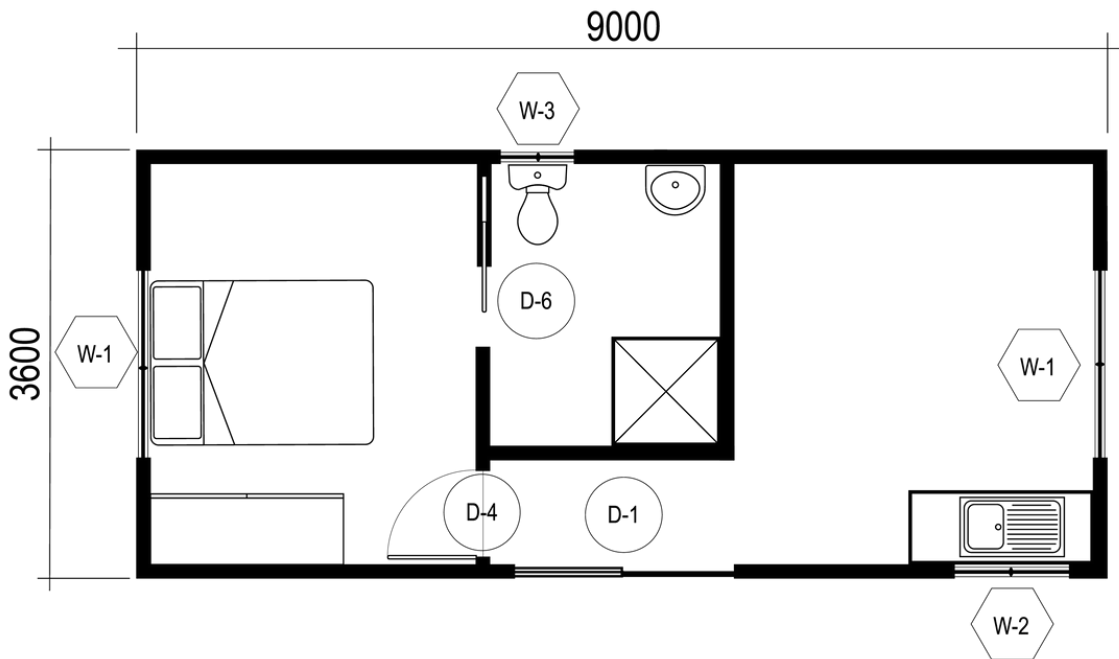

BUILDING SIZE  
**3.6m x 9m**

Floor plan

\*Internal fittings and furnishings are indicative only. Ask for list of inclusions.

PRODUCT	SKU
Flatpack building kit 3.6m x 9m <ul style="list-style-type: none"> <li>• Wall cladding colour: Shale Grey</li> <li>• Gutter and barges colour: Shale Grey</li> </ul>	<b>FBK-POD-KIT-3609</b>
8 x 600mm steel foundation piers (POD)	<b>FBK-FDN600-8X</b>
Deck + Veranda 1.5m x 9m flat-pack kit <ul style="list-style-type: none"> <li>• Under eaves/veranda colour: Shale Grey</li> </ul>	<b>FBK-DKV-KIT-1509</b>
4 x 600mm steel foundation piers (Deck + Veranda)	<b>FBK-FDN-600-4X</b>
Internal lining kits per 18m <sup>2</sup> x2	<b>FBK-LK18X2</b>
Lintels for door & window openings 5LM	<b>FBK-LTL</b>
Internal dividing wall framing - 3.6m	<b>FBK-IWFRAME-1</b>
Double-glazed sliding door 2145mm x 1800mm (with screen)	<b>FBK-SKD-2145x1800</b>
Double-glazed awning-style window 600mm x 945mm (with screen)	<b>FBK-WIN-600X945-B</b>
Double-glazed awning-style window 600mm x 1545 (with screen) x2	<b>HMN-WIN-600X1545-B</b>
Double-glazed windows modular combo A vertical - 1800mm x 600mm (with screen)	<b>HMN-WIN-CMBA-B</b>

## Design #10 sample pics

23 colours available