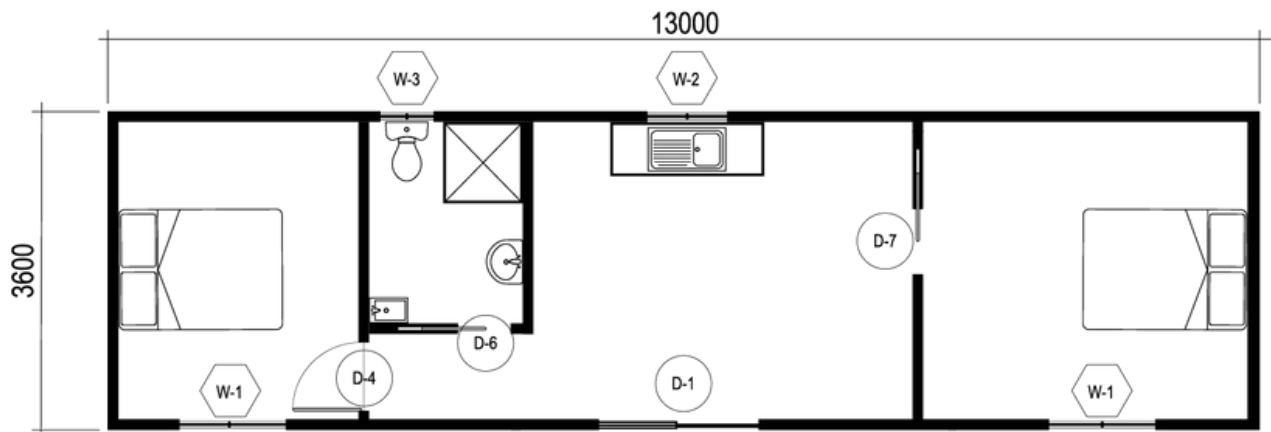

BUILDING SIZE 3.6m x 13m

Floor plan

*Internal fittings and furnishings are indicative only. Ask for list of inclusions.

PRODUCT	SKU
Flatpack building kit 3.6m x 13m	FBK-POD-KIT-3613
12x 600mm steel foundation piers	FBK-FDN-600-12X
Internal lining kits per 24m ² x2	FBK-LK24X2
Lintels for door 1860 + windows 660 + 1050 + (2)1260 = 6090 or 7LM	FBK-LTL
Internal dividing wall framing - 4m	FBK-IWFRAME-1
Double-glazed sliding door 2145mm x 1800mm with flyscreen	HMN-SLD-2145x1800-A
Double-glazed awning-style window 600mm x 600mm with flyscreen	HMN-WIN-600x600-B
Double-glazed awning-style window 600mm x 945mm with flyscreen	FBK-WIN-600X945-B
Double-glazed awning-style window 600mm x 1200mm with flyscreen (x2)	HMN-WIN-600X1200-B