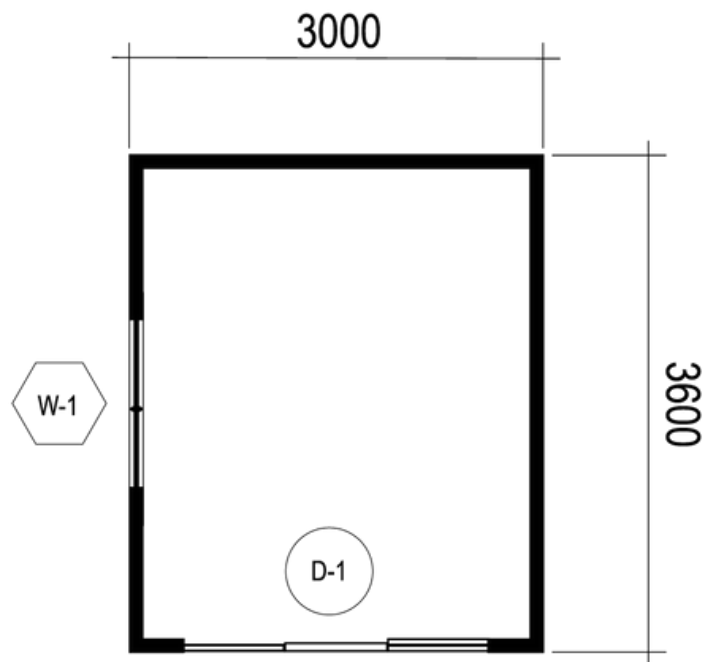

SINGLE ROOM

BUILDING SIZE

3.6m x 3m

Floor plan

PRODUCT	SKU
Flatpack building kit 3.6m x 3m	FBK-POD-KIT-3603
Internal lining kits per 18m ²	FBK-LK18
Lintels for door & window openings 5LM	FBK-LTL
Double-glazed sliding door 2145mm x 2700mm (with screen)	FBK-SKD-2145x2700
Double-glazed awning-style window 600mm x 1200mm (with screen)	FBK-WIN-600X1200

*This flatpack building kit may require optional foundation piers (4 x 600mm).

Design #2 sample pics

23 colours available