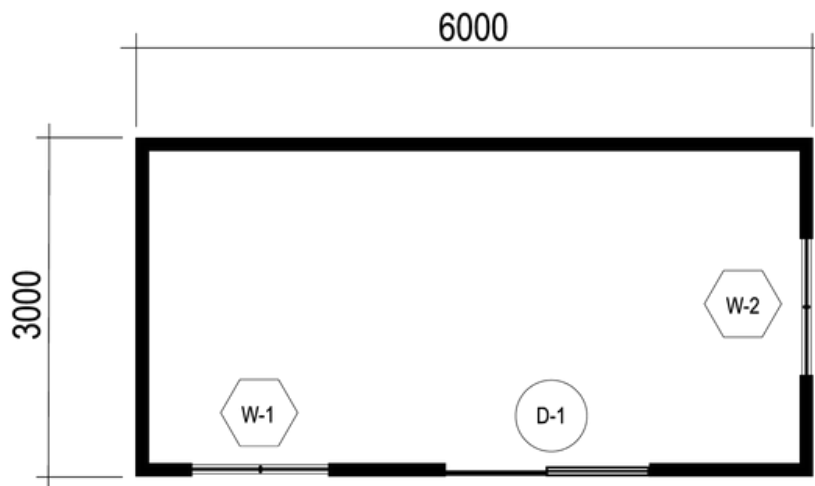

SINGLE ROOM

BUILDING SIZE  
**3m x 6m**

Floor plan

PRODUCT	SKU
Flatpack building kit 3m x 6m with eaves	<b>FBK-POD-KIT-3006E</b>
Internal lining kits per 18m <sup>2</sup>	<b>FBK-LK18</b>
Lintels for door & window openings 5LM	<b>FBK-LTL</b>
Double-glazed sliding door 2145mm x 1800mm (with screen)	<b>FBK-SKD-2145x1800</b>
Double-glazed awning-style windows 600mm x 1200mm (with screen) x2	<b>FBK-WIN-600X1200</b>

\*This flatpack building kit may require optional foundation piers (4 x 600mm).

## Design #3 sample pics

23 colours available