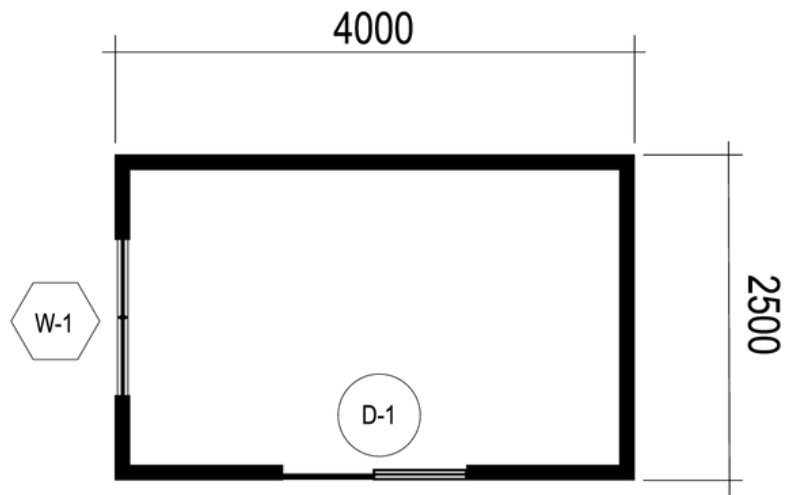

SINGLE ROOM

BUILDING SIZE

2.5m x 4m

Floor plan

PRODUCT	SKU
Flatpack building kit 2.5m x 4m with eaves	FBK-POD-KIT-2504E
Internal lining kits per 18m ²	FBK-LK18
Lintels for door & window openings 3LM	FBK-LTL
Double-glazed sliding door 2145mm x 1410mm (with screen)	FBK-SKD-2145x1410
Double-glazed awning-style window 600mm x 1200mm (with screen)	FBK-WIN-600X1200

*This flatpack building kit may require optional foundation piers (4 x 600mm).

Design #4 sample pics

23 colours available