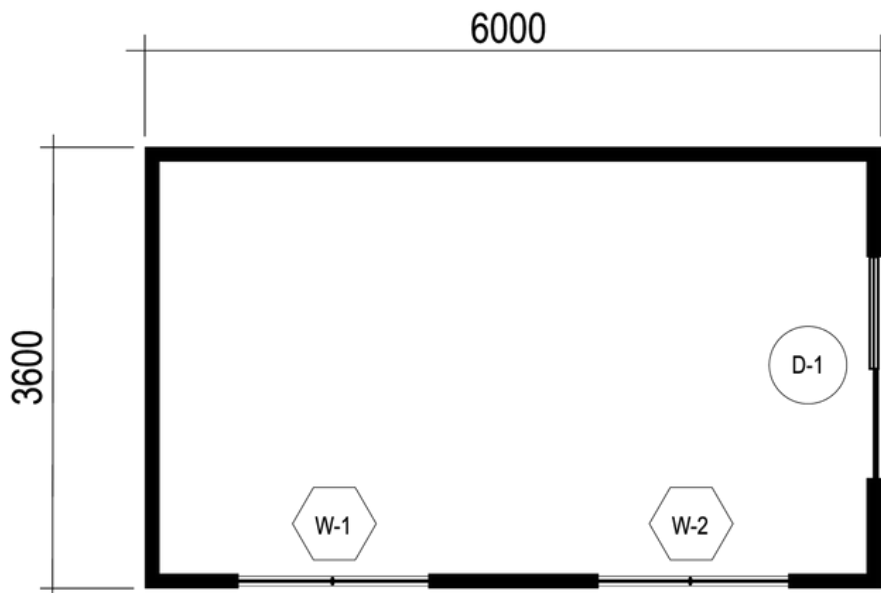

SINGLE ROOM

BUILDING SIZE

3.6m x 6m

Floor plan

PRODUCT	SKU
Flatpack building kit 3.6m x 6m	FBK-POD-KIT-3606
Steel foundation piers (6 x 600mm)	FBK-FDN-600-6X
Internal lining kits per 24m ²	FBK-LK24
Lintels for door & window openings 5LM	FBK-LTL
Double-glazed sliding door 2145mm x 1800mm (with screen)	FBK-SKD-2145x1800-SCR
Double-glazed awning-style windows 600mm x 1545mm (with screen) x 2	FBK-WIN-600X1545-SCR

Design #5 sample pics

23 colours available