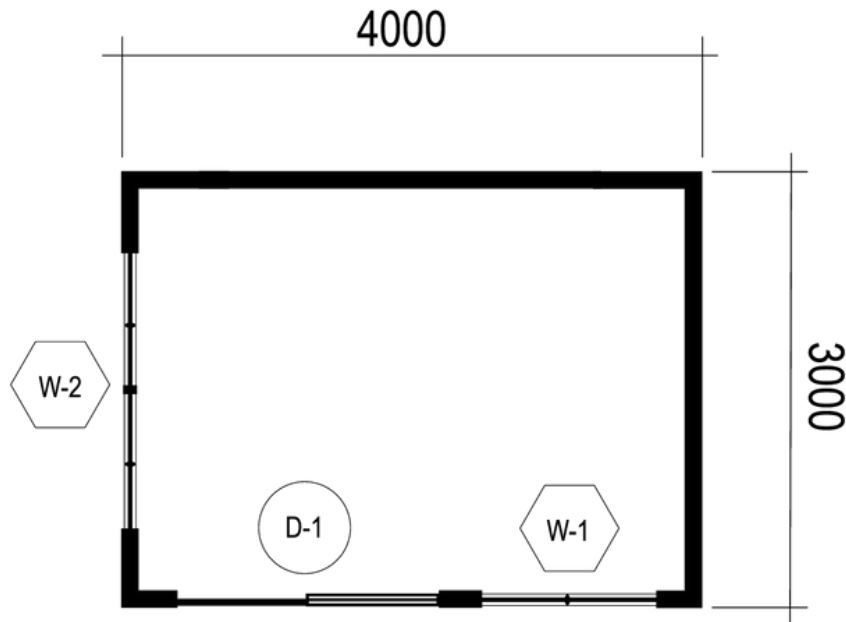

SINGLE ROOM

BUILDING SIZE

3m x 4m

Floor plan

PRODUCT	SKU
Flatpack building kit 3m x 4m	FBK-POD-KIT-3004
Custom Bonville cladding	FBK-BONCLAD
Lintels for door & window openings 6LM	FBK-LTL
Internal lining kits per 18m	FBK-LK18
Double-glazed sliding door 2145mm x 1800mm (with screen)	FBK-SKD-2145x1800
Double-glazed awning-style window 600mm x 1200mm (with screen)	FBK-WIN-600X1200
Double-glazed awning-style window 600mm x 945mm (with screen) x2	FBK-WIN-600X945

*This flatpack building kit may require optional foundation piers (4 x 600mm).

Design #6 sample pics

23 colours available

[>> Visit video](#)