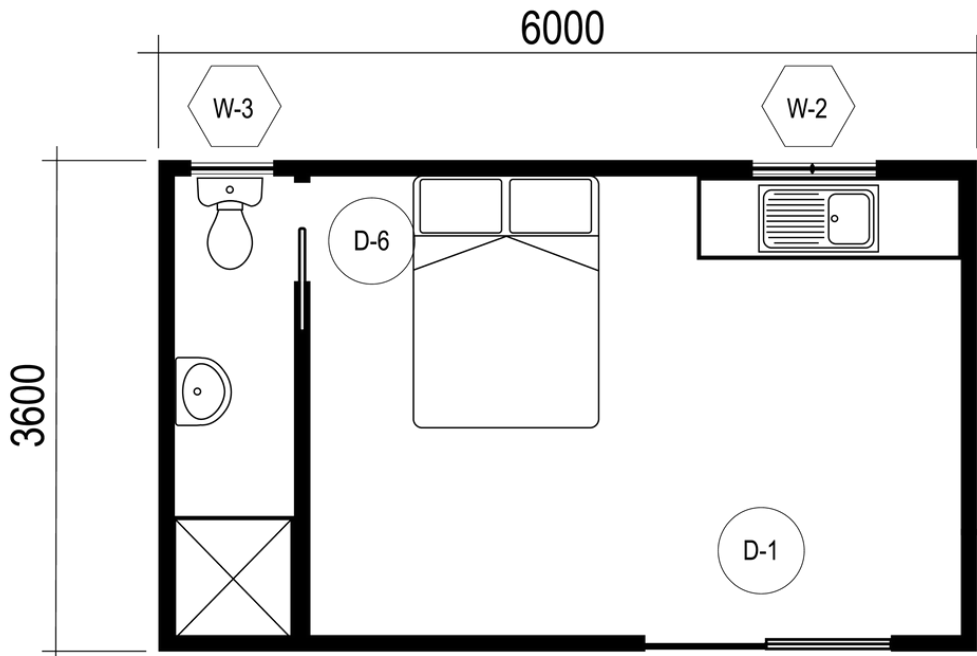

BUILDING SIZE
3.6m x 6m

Floor plan

*Internal fittings and furnishings are indicative only. Ask for list of inclusions.

PRODUCT	SKU
Flatpack building kit 3.6m x 6m	FBK-POD-KIT-3606
Internal lining kits per 18m ²	FBK-LK18
Lintels for door & window openings 3LM	FBK-LTL
Double-glazed sliding door 2145mm x 1800mm (with screen)	FBK-SKD-2145x1800
Double-glazed awning-style window 600mm x 600mm (with screen)	FBK-WIN-600X600
Double-glazed awning-style window 600mm x 900mm (with screen)	FBK-WIN-600X900

****This flatpack building kit may require optional foundation piers (4 x 600mm).**