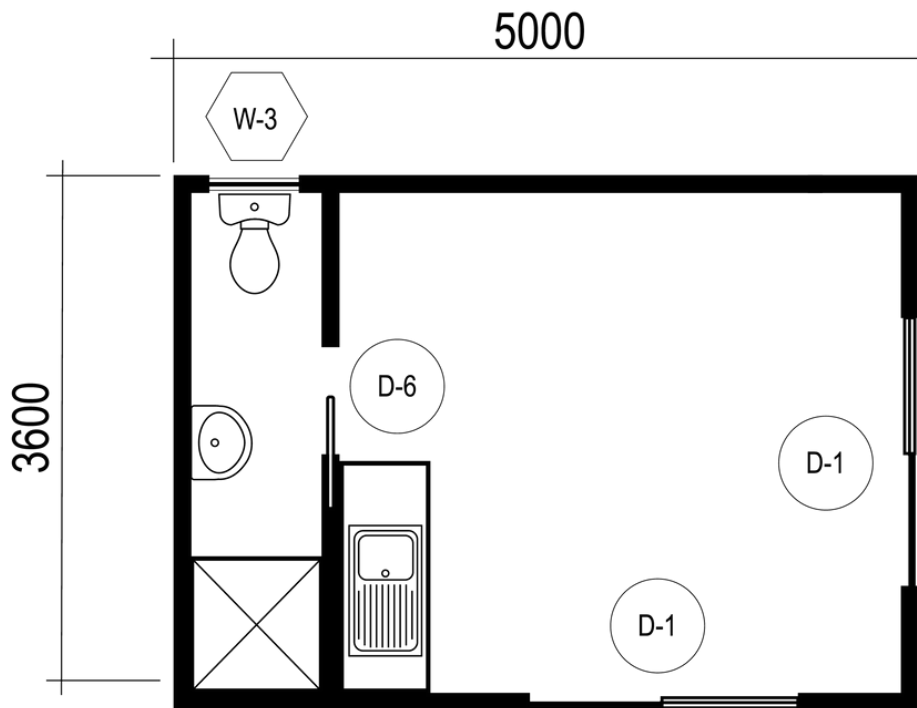

BUILDING SIZE

3.6m x 5m

Floor plan

*Internal fittings and furnishings are indicative only. Ask for list of inclusions.

PRODUCT	SKU
Flatpack building kit 3.6m x 5m	FBK-POD-KIT-3605
Internal dividing wall framing	FBK-IWFRAME-1
Internal lining kits per 18m ²	FBK-LK18
Lintels for door & window openings x2 (1860mm + 660 or 5mm)	FBK-LTL
Double-glazed sliding door 2145mm x 1800mm (with screen) x2	FBK-SKD-2145x1800-A
Double-glazed awning-style window 600mm x 600mm (with screen)	FBK-WIN-600X600-B

**This flatpack building kit may require optional foundation piers (6 x 600mm).